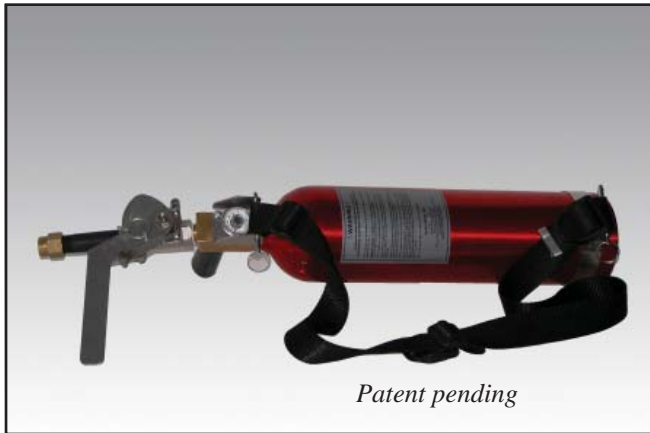

# PepperJet

- Less-than-lethal pepper spray ejector
- Optimum Pressure Technology (OPT)
- New angled design
- Pepper spray fog up to 60 feet
- New easy-to-fill design
- Built-in pressure gauge

The PepperJet is a new less-than-lethal Oleoresin Capsicum (OC-Pepper Spray) gas powered ejector weapon incorporating features that our customers have been asking for. The PepperJet utilizes Optimum Pressure Technology (OPT), providing the appropriate gas pressure to generate the micron-sized fog particles that have proven very effective for controlling combative behavior, stopping fighting in seconds and reducing the possibility of injuries to officers or combatants.

The PepperJet is very effective with large combatant or rioting groups, such as may be present in large exercise yards and cafeterias. The narrow fog delivery pattern allows control of specific individuals or a small group, eliminating the need to affect a large group unless necessary.

The new easy-to-fill design features an all-

aluminum pressure bottle that is quickly unscrewed and refilled. The built-in pressure gauge indicates the remaining pressure and ensures that you know the condition of your weapon before use. The new angled cylinder design allows the maximum number of accurate shots with appropriate chemical solution in each shot.

The PepperJet is designed to carry up to 2 liters of OC chemical solution, twice the amount of previous devices. The lightweight aluminum cylinder results in a nominal weight of approximately 13 pounds, easy to carry and operate. The convenient shoulder strap with comfort pad allows carrying the unit slung over the shoulder yet is easily raised for firing when necessary. The operator controls the length of each chemical burst with the simple-to-operate lever action valve.